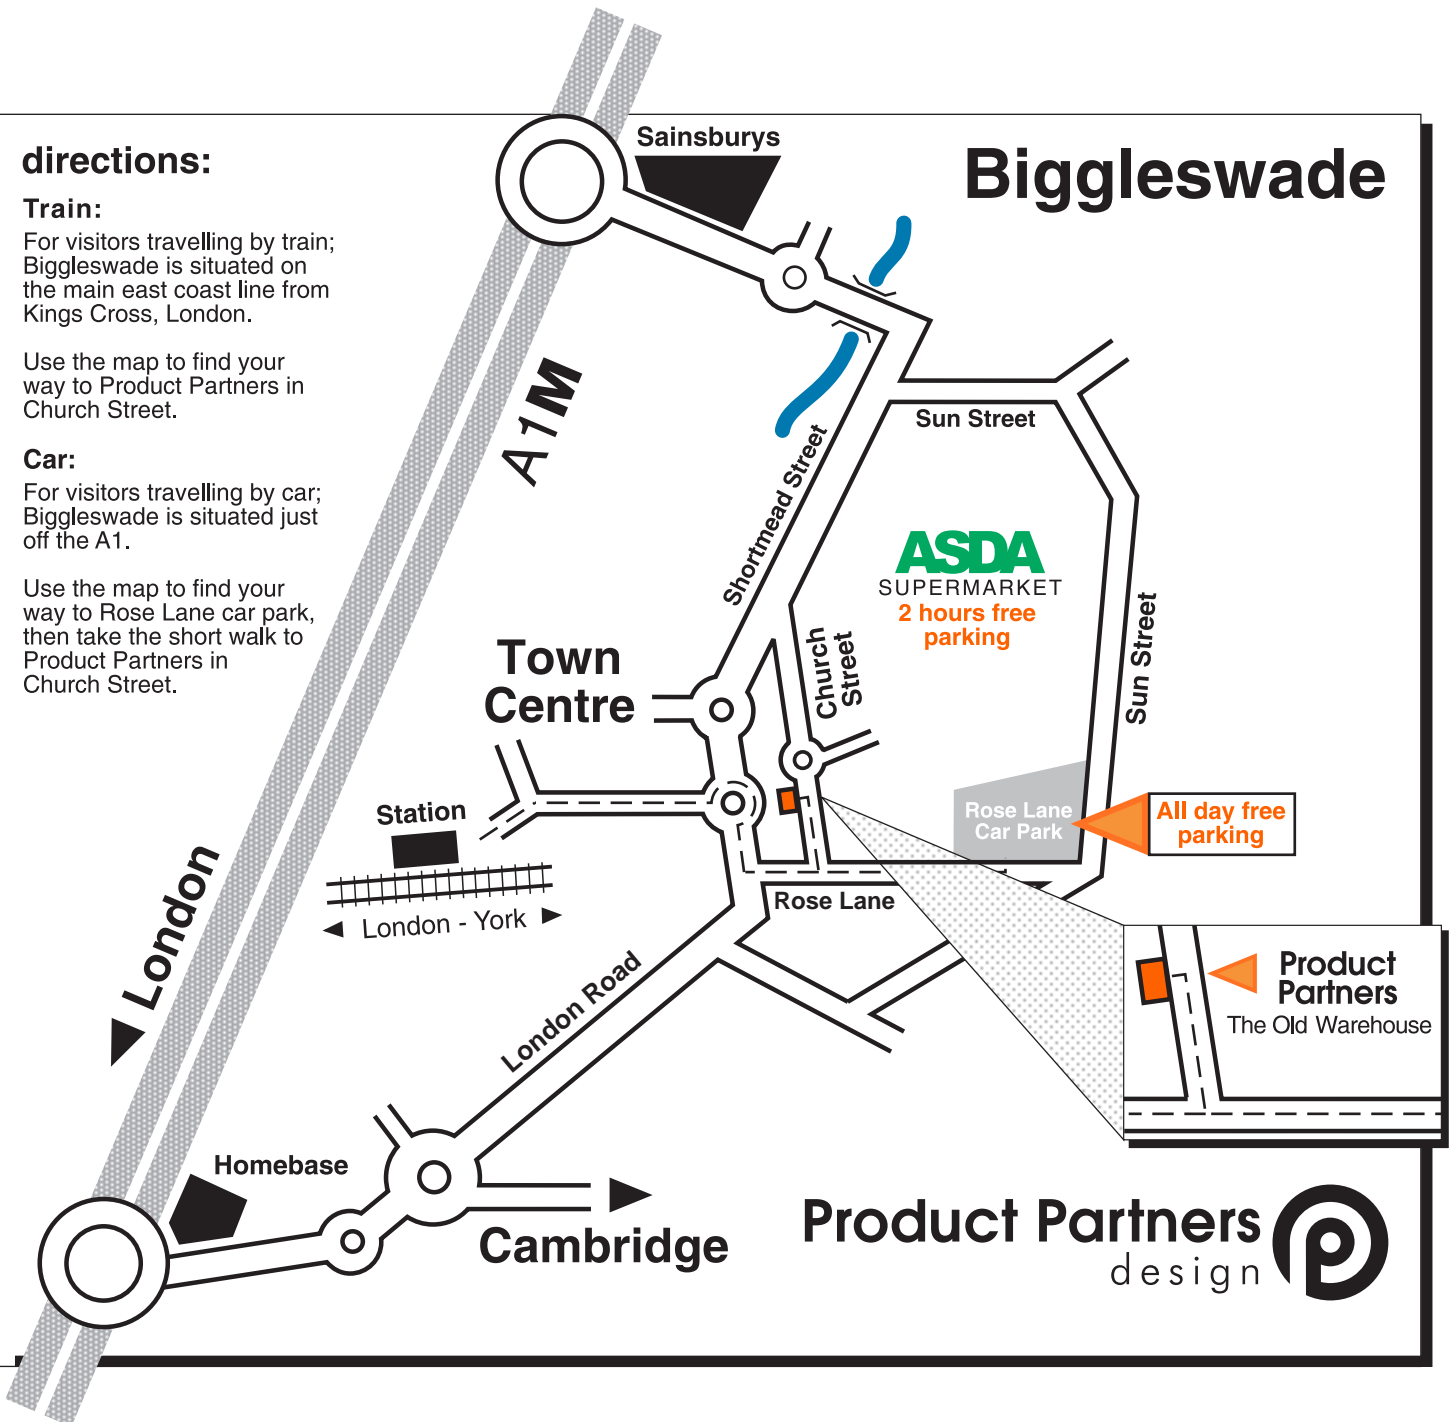

directions:

Train:

For visitors travelling by train; Biggleswade is situated on the main east coast line from Kings Cross, London.

Use the map to find your way to Product Partners in Church Street.

Car:

For visitors travelling by car; Biggleswade is situated just off the A1.

Use the map to find your way to Rose Lane car park, then take the short walk to Product Partners in Church Street.

Biggleswade

All day free parking

Product Partners
The Old Warehouse

Product Partners design 